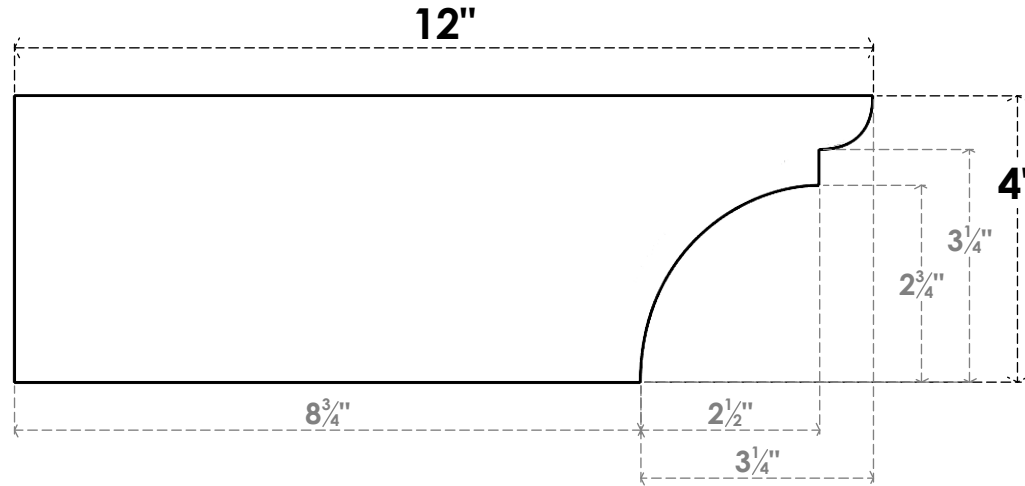

ITEM NUMBER: RFTURO040X04000X12000X004YOR00RCPR

4"W X 4"H X 12"L TIMBERTHANE ROUGH CEDAR YORKTOWN FAUX WOOD OPEN RAFTER TAIL, 4"L END, PRIMED TAN

SIDE PROFILE

ISOMETRIC

FRONT PROFILE

GENERATED DATE : 03/02/2023