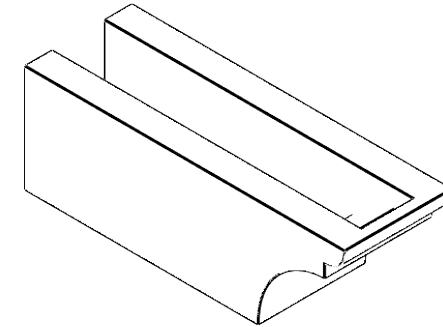

ITEM NUMBER: RFTURO040X04000X12000X004YOR00RCPR

4"W X 4"H X 12"L TIMBERTHANE ROUGH CEDAR YORKTOWN FAUX WOOD OPEN RAFTER TAIL, 4"L END, PRIMED TAN

SIDE PROFILE

ISOMETRIC

FRONT PROFILE

GENERATED DATE : 03/02/2023

EKENA MILLWORK
2300 WEST MAIN ST.
CLARKSVILLE, TX 75426
TOLL FREE: 866-607-0453
WWW.EKENAMILLWORK.COM

NOTES

1. INSTALLATION TO BE COMPLETED IN ACCORDANCE WITH MANUFACTURER'S SPECIFICATIONS.
2. DRAWING MAY NOT BE TO SCALE
3. THIS DRAWING IS INTENDED FOR DESIGN AND PLANNING PURPOSES ONLY.
4. ALL INFORMATION CONTAINED HEREIN WAS CURRENT AT THE TIME OF DEVELOPMENT BUT MUST BE REVIEWED AND APPROVED BY THE PRODUCT MANUFACTURER TO BE CONSIDERED ACCURATE.
5. TIMBERTHANE ARCHITECTURAL PRODUCTS ARE MADE FROM HIGH DENSITY URETHANE AND COME FACTORY PRIMED