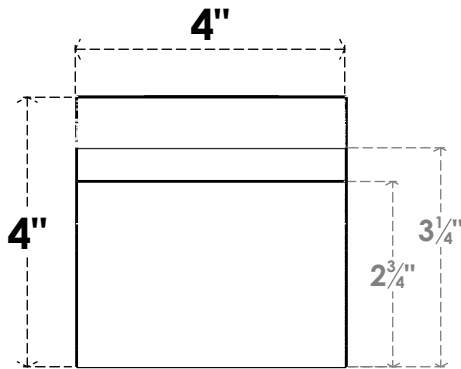

ITEM NUMBER: RFTURO040X04000X12000X004YOR00RCPR

4"W X 4"H X 12"L TIMBERTHANE ROUGH CEDAR YORKTOWN FAUX WOOD OPEN RAFTER TAIL, 4"L END, PRIMED TAN

SIDE PROFILE

ISOMETRIC

FRONT PROFILE

GENERATED DATE : 03/02/2023